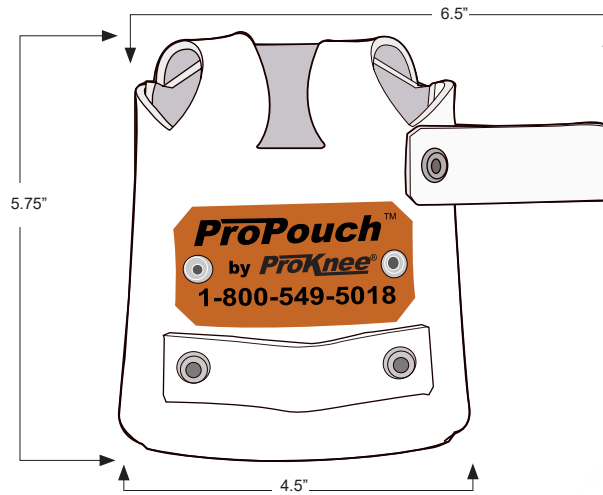

**ProKnee** SINCE 1989  
MADE IN USA  
INNOVATION YOU CAN TRUST

**ProPouch**™

**THIS COMPACT 4" TOOL POUCH WITH CUT PROOF CONSTRUCTION KEEPS TOOLS WEDGED IN PLACE AND ELIMINATES CARRYING AROUND UNNECESSARY BULK ONSITE.**

# PRO KNEE<sup>®</sup> Pro Pouch<sup>™</sup>

**THE SPECS:**

**GROSS WEIGHT:** 7.65 oz  
**DIMENSIONS:** 5.75" H x 4.5 W x 2.25 D

**CONSTRUCTION:**  
• 3-Ply white poly nitrile 3/16" thick rubber

**ProPouch<sup>™</sup>**